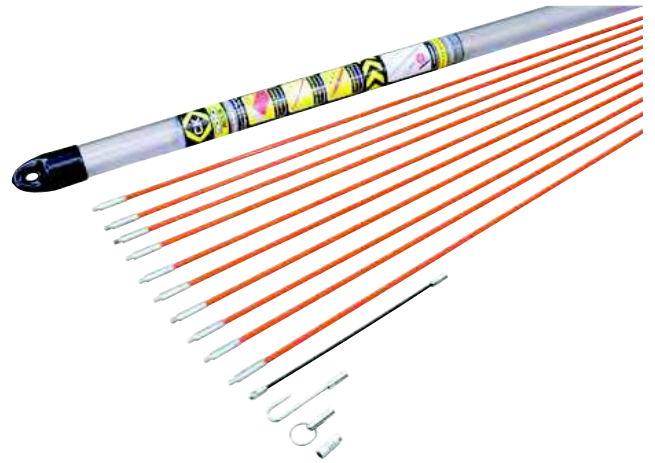

### MightyRods PRO SpiraFLEX Cable Rod 4mm Pk1

This super flexible 4mm Ø rod is the perfect solution when access is tight or when navigating around obstacles. The innovative helical profile and PET material reduces friction and minimises snagging.

### MightyRods 3pc Super Kit Accessory Pack

Upgrade your MightyRod kit with this Super Kit Upgrade Pack.

CONTENTS:  
Torch, Magnet and Chain.

Item Number	i	📦
T5441	3 piece	1

### MightyRods 10m Cable Rod Set

'Mighty-Fix' zinc plated steel connectors are glued, indented and crimped for ultimate tensile strength in excess of 375kg. Slimline connectors reduce snagging and provide accessibility through smaller holes. 5mmØ rods offer the optimal balance of rigidity and flexibility for the majority of cable routing requirements. High sheen fibreglass and resin composite rods minimise snagging and splintering.

CONTENTS:  
10 x 1m rods, cable hook, 190mm coiled steel flexi lead, mini eye & ring, 5mm adapter.

Item Number	↔	📦
T5410	10 x 1m	6