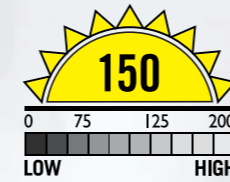

Item No: T9520