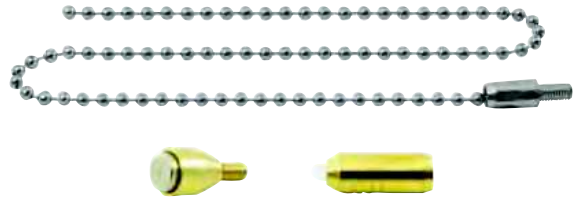

MightyRods 3pc Super Kit Accessory Pack

Upgrade your MightyRod kit with this Super Kit Upgrade Pack.

CONTENTS:
Torch, Magnet and Chain.

Item Number	i	📦
T5441	3 piece	1