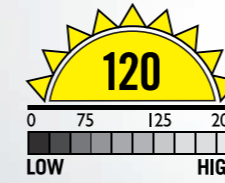

SPOT : FLOOD	MAX RANGE	WEATHER RATING	IMPACT RESISTANT	POWER SUPPLY	BATTERY LIFE
X1: X30	250M	IP64	1M	3 x AAA (not included)	UP TO 14 HOURS

120 LUMENS

Item No: T9510

SPOT : FLOOD	MAX RANGE	WEATHER RATING	IMPACT RESISTANT	POWER SUPPLY	BATTERY LIFE
X1: X10	150M	IP64	1M	3 x AAA (not included)	UP TO 16 HOURS

C.K LED HAND TORCH 120 LUMENS

COMPACT YET POWERFUL, THE C.K T9510 ALSO HAS A DIMMED BEAM MODE FOR GLARE-FREE CLOSE PROXIMITY USE.

SPECIFICATION:

- High Power 120 Lumen Cree XR-E Q5 LED
- 3 Lighting modes: high, dimmed, flash
- One-handed rapid slide focus mechanism - spot (x1) to flood (x10)
- Beam intensifying plano-convex optical lens
- Robust high grade aluminium body
- Water & dirt resistant, tested to IP64
- Battery life: high - 6hrs, dimmed - 16hrs
- Size: 107 x 30mm

HIGH POWER CREE LED HAND TORCHES