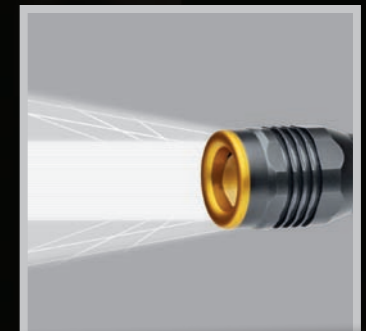

FEATURES: Plano-convex optical lens

HIGH POWER CREE LED HEAD TORCHES